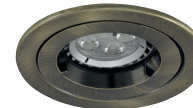

## Key Features

Fire  
Rated

PRODUCT  
LIFE TIME  
GUARANTEE

- Supplied with GU10 lampholder
- Optimum lamp life due to unique low temperature cage design
- Ultra slim bezel profile
- Twistlock design throughout range, including IP65
- Fully tested and compliant to Part B, 30, 60 and 90 minutes
- Fully tested and compliant to Part E (Acoustic)
- Large loop-in-out terminal block for ease of wiring (Maximum 2x1.5mm Flat Twin and Earth)
- Lower cage height for reduced ceiling voids

## Unique Open Cage Technology

The innovative iCage Mini design allows lamp to operate at lower temperatures than standard can designs, providing optimum lamp life, whilst still exceeding all required standards

## Spring Clip Covers

Spring clip covers offer ceiling protection and comfort for the installer, whilst providing a tight and lasting positioning

## Finishes

Applicable to all models

White

Matt White

Brass

Chrome

Satin Chrome

Antique Brass