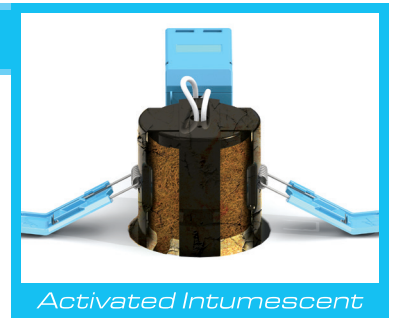

## Key Features

Fire  
Rated

PRODUCT  
LIFE TIME  
GUARANTEE

- Supplied with GU10 lampholder
- Optimum lamp life due to unique low temperature cage design
- Ultra slim bezel profile
- Twistlock design throughout range, including IP65
- Fully tested and compliant to Part B, 30, 60 and 90 minutes
- Fully tested and compliant to Part E (Acoustic)
- Large loop-in-out terminal block for ease of wiring (Maximum 2x1.5mm Flat Twin and Earth)
- Lower cage height for reduced ceiling voids

## Unique Open Cage Technology

The innovative iCage Mini design allows lamp to operate at lower temperatures than standard can designs, providing optimum lamp life, whilst still exceeding all required standards

## Spring Clip Covers

Spring clip covers offer ceiling protection and comfort for the installer, whilst providing a tight and lasting positioning