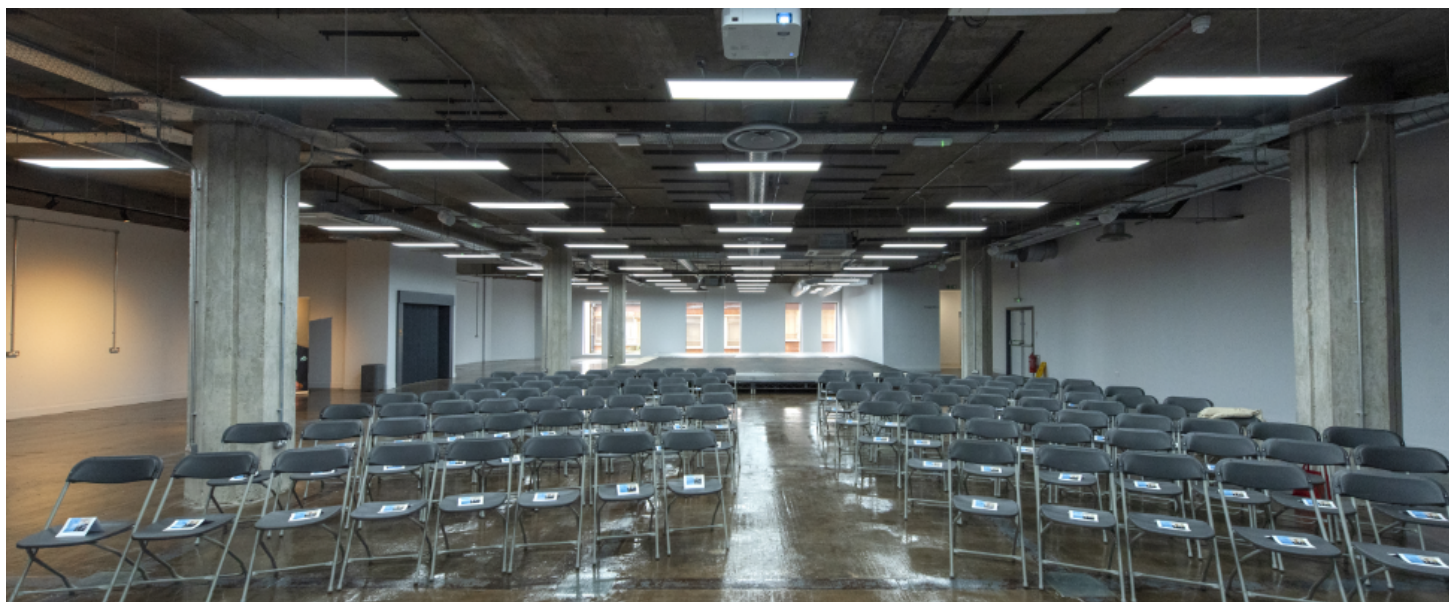

KOMMUNE, SHEFFIELD

Bringing together independent kitchens, artisanal bakeries, speciality coffee makers, craft brewers and design led retailers in one eclectic urban space, [Kommune](#) is a great new concept, situated right at the heart of Sheffield's old city centre.

When renovating the 16,000 square foot space, Salford based SLD Lighting provided a great combination of Ansell Lighting luminaires.

Our [Three Circuit Unity 0 LED trackspot](#) is a compact LED trackspot with an integral driver and three circuit functionality, allowing for installations with multi-current requirements. With an LED lifespan of L70 50,000 hours and anti-glare design for visual comfort, the Unity perfectly illuminates the entirety of [Kommune's](#) dining area.

In addition to the Unity 0 LED Trackspot, the [Furia AC LED](#) has also been installed in the dining areas at [Kommune](#). This shallow AC LED die-cast surface downlight has a modern aesthetic appearance and is triac dimmable as standard.

Kommune also houses events on a regular basis. In addition to the dining areas, there are also large open spaces that are illuminated with our 1200x300 [Endurance panels](#). Suspended from the ceiling, this high performance maintenance free LED panel is available in either cool white or warm white options. The product's low glare and even light distribution ensures its suitability for a wide variety of applications.