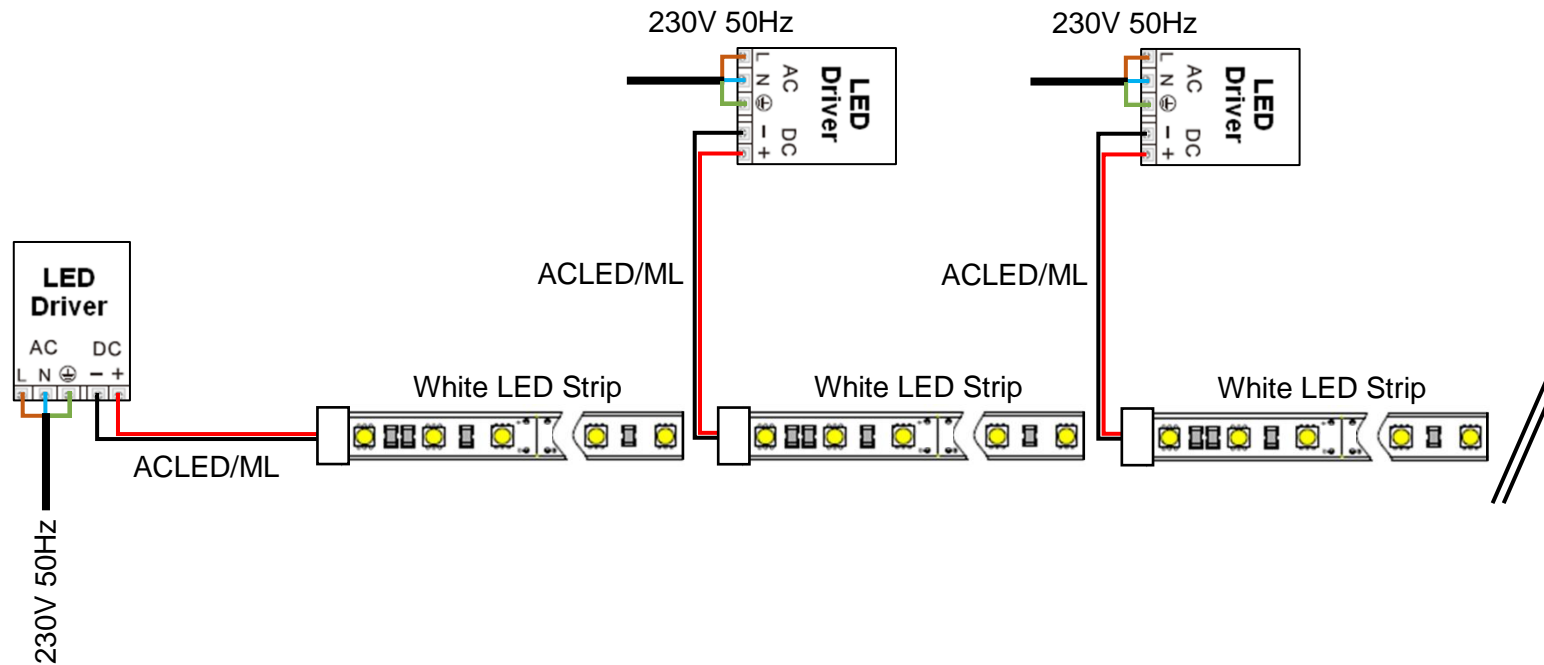

LED Strip - White - Wiring

LED Strip	Wattage	Input	Cutting Points	Voltage Drop	Max Length on AD30W/12V	Max Length on AD75W/12V
Adder (AADLED)	7.2W per metre	12V	Every 100mm	1.5V per 5 metres	4m	10m
Cobra (ACLED)	14.4W per metre	12V	Every 50mm	1.5V per 5 metres	2m	5m

LED Strip	Wattage	Input	Cutting Points	Voltage Drop	Max Length on ADK15W/24V	Max Length on ADK60W/24V	Max Length on ADK120W/24V	Max Length on ADK200W/24V	Max Length on ADK320W/24V
Krait (AKRLED)	7.2W per metre	24V	CW / WW - 100mm	2.2V per 5 metres	2m	8m	16m	27m	44m
Boa (ABOLED)	14.4W per metre	24V	CW / WW - 50mm	2.2V per 5 metres	1m	4m	8m	13m	22m